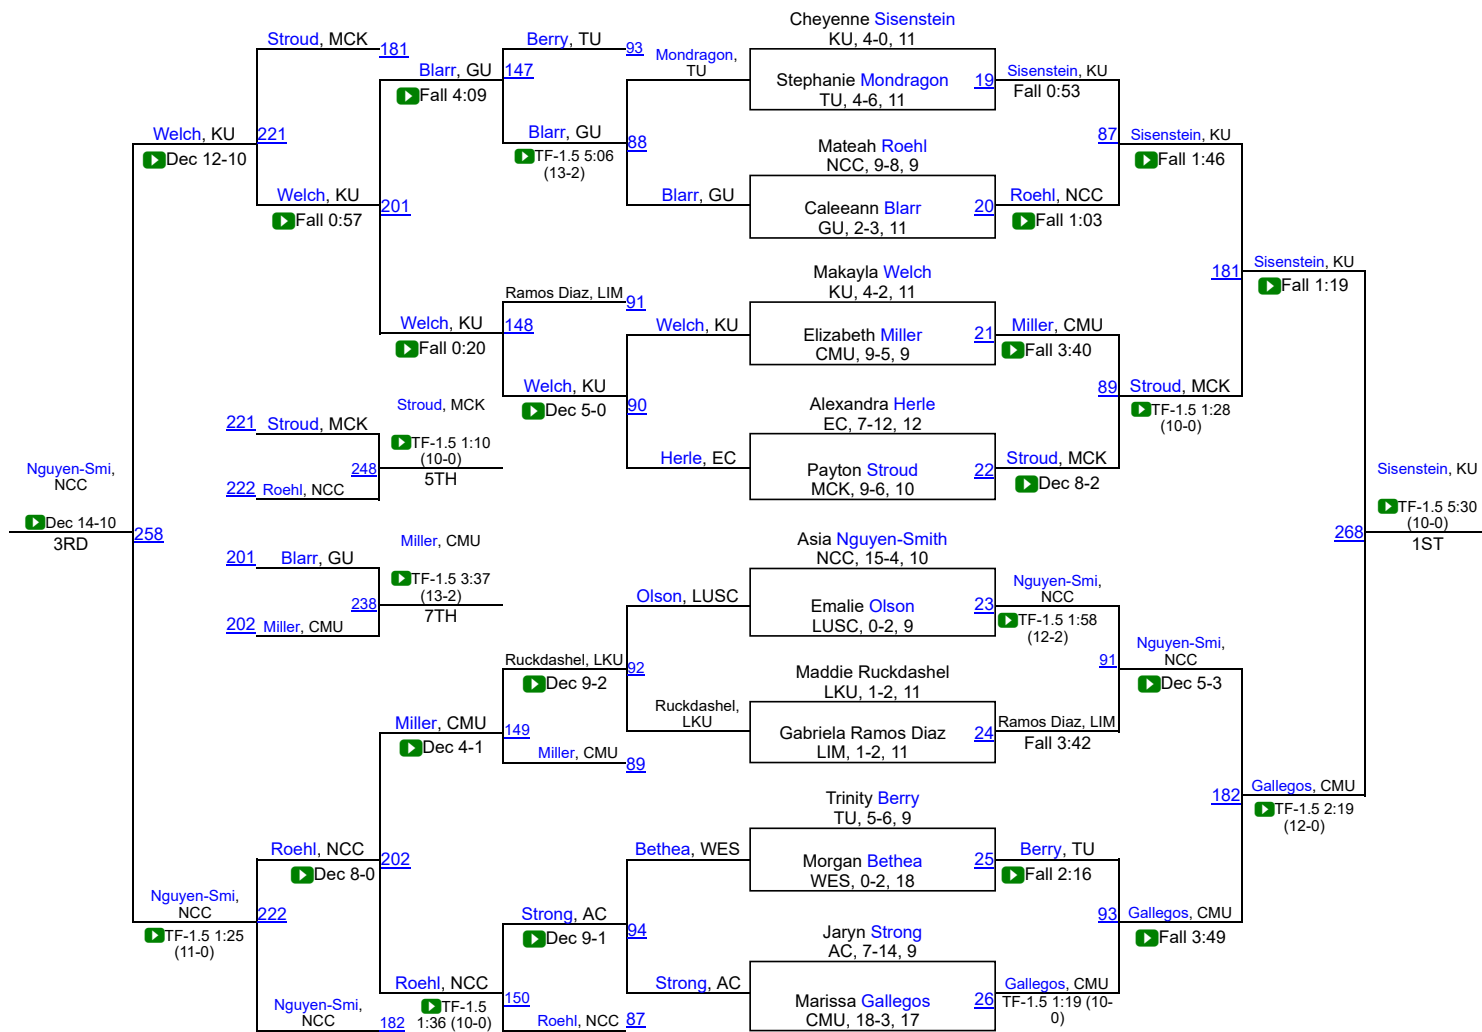

# National Collegiate Women's Wrestling Championship

# National Collegiate Women's Wrestling Championship

116

# National Collegiate Women's Wrestling Championship

123