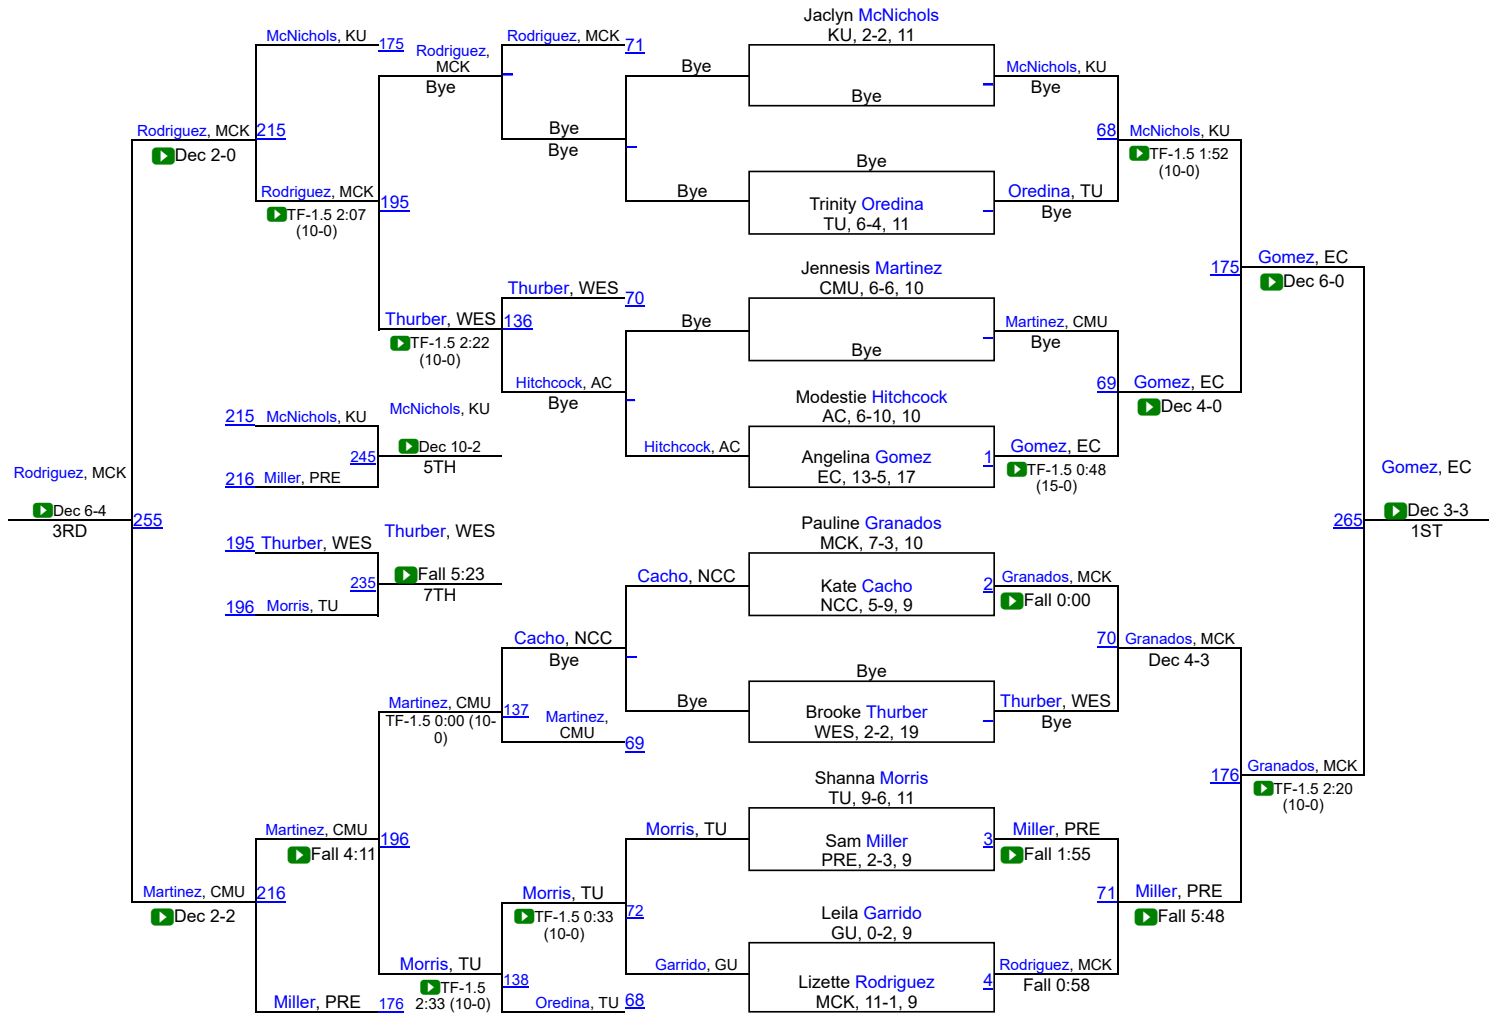

# National Collegiate Women's Wrestling Championship

# National Collegiate Women's Wrestling Championship

116