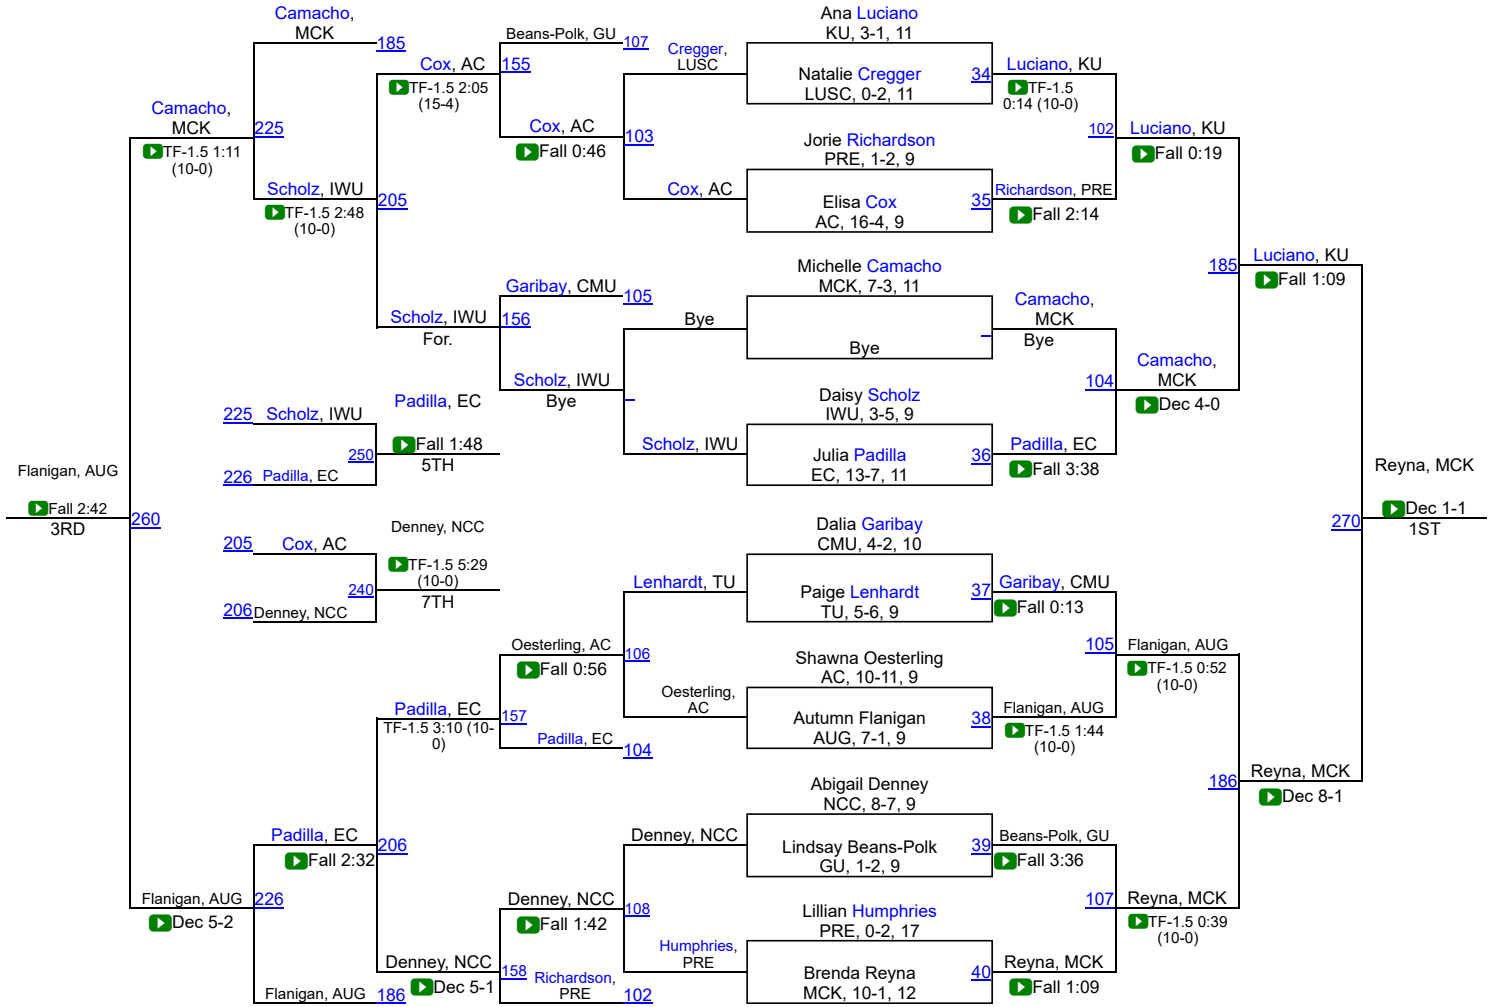

# National Collegiate Women's Wrestling Championship

123

# National Collegiate Women's Wrestling Championship