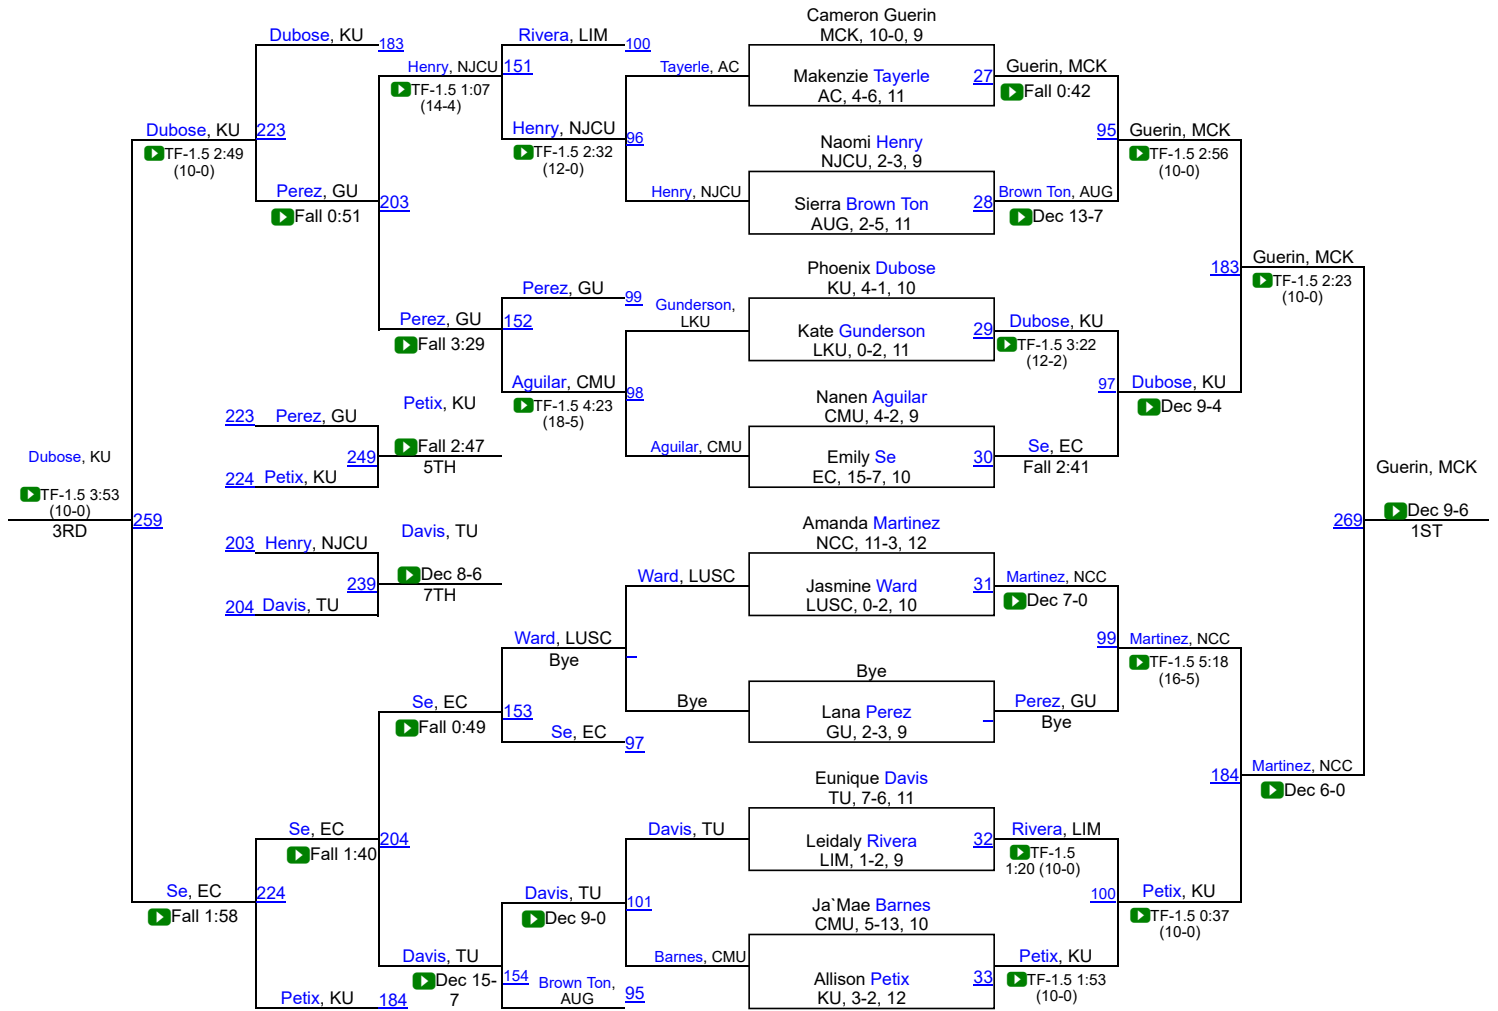

# National Collegiate Women's Wrestling Championship

# National Collegiate Women's Wrestling Championship

116

# National Collegiate Women's Wrestling Championship

123