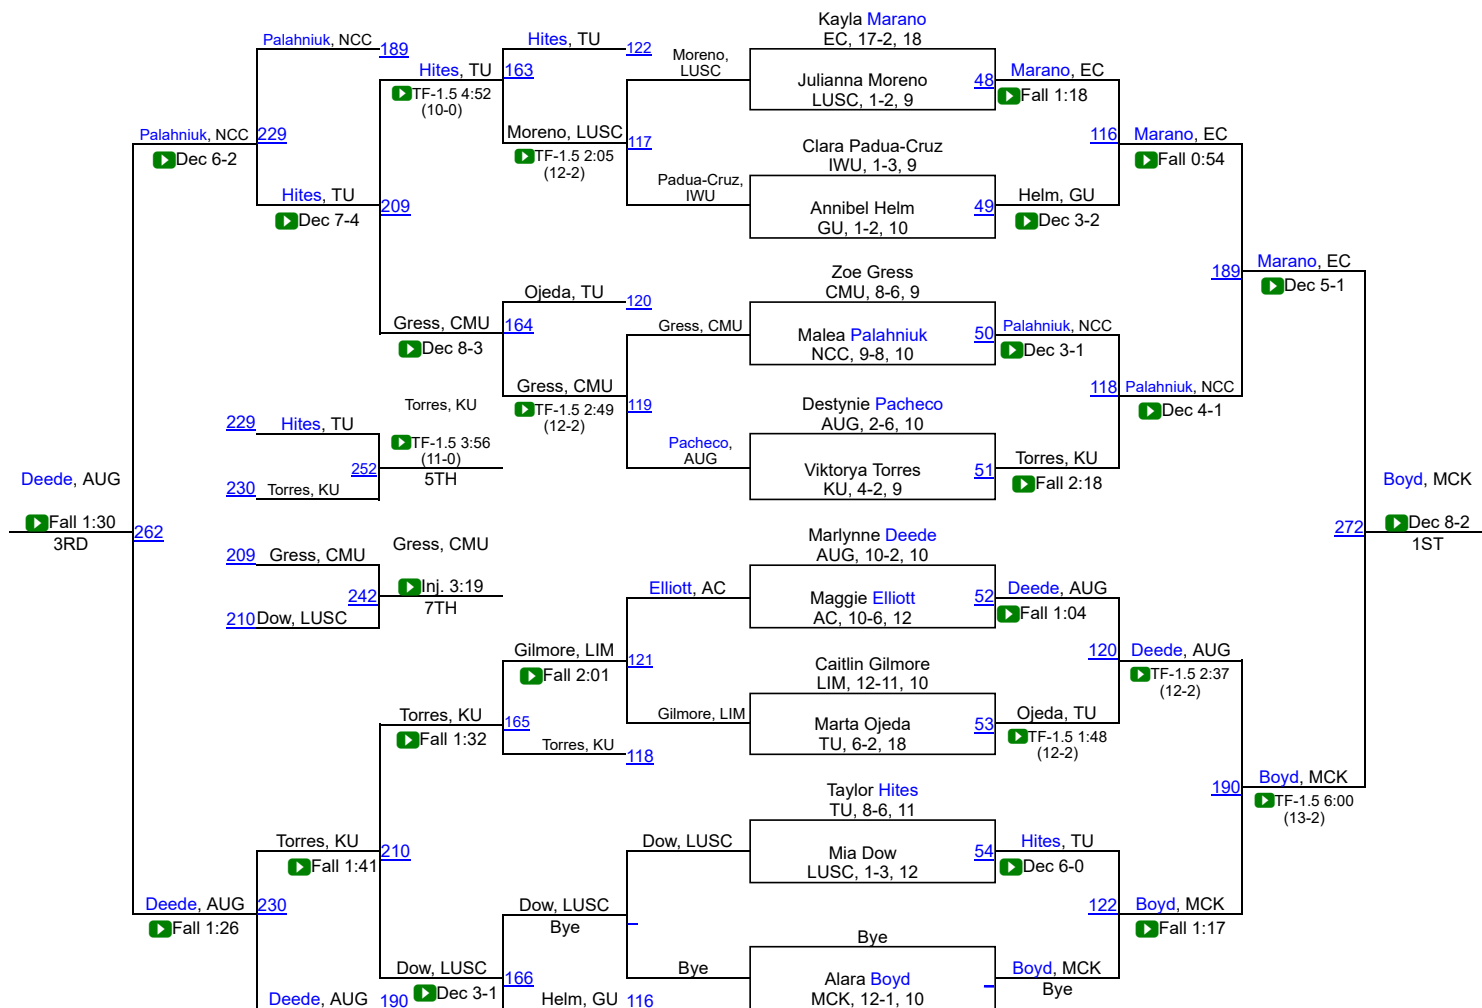

National Collegiate Women's Wrestling Championship

155