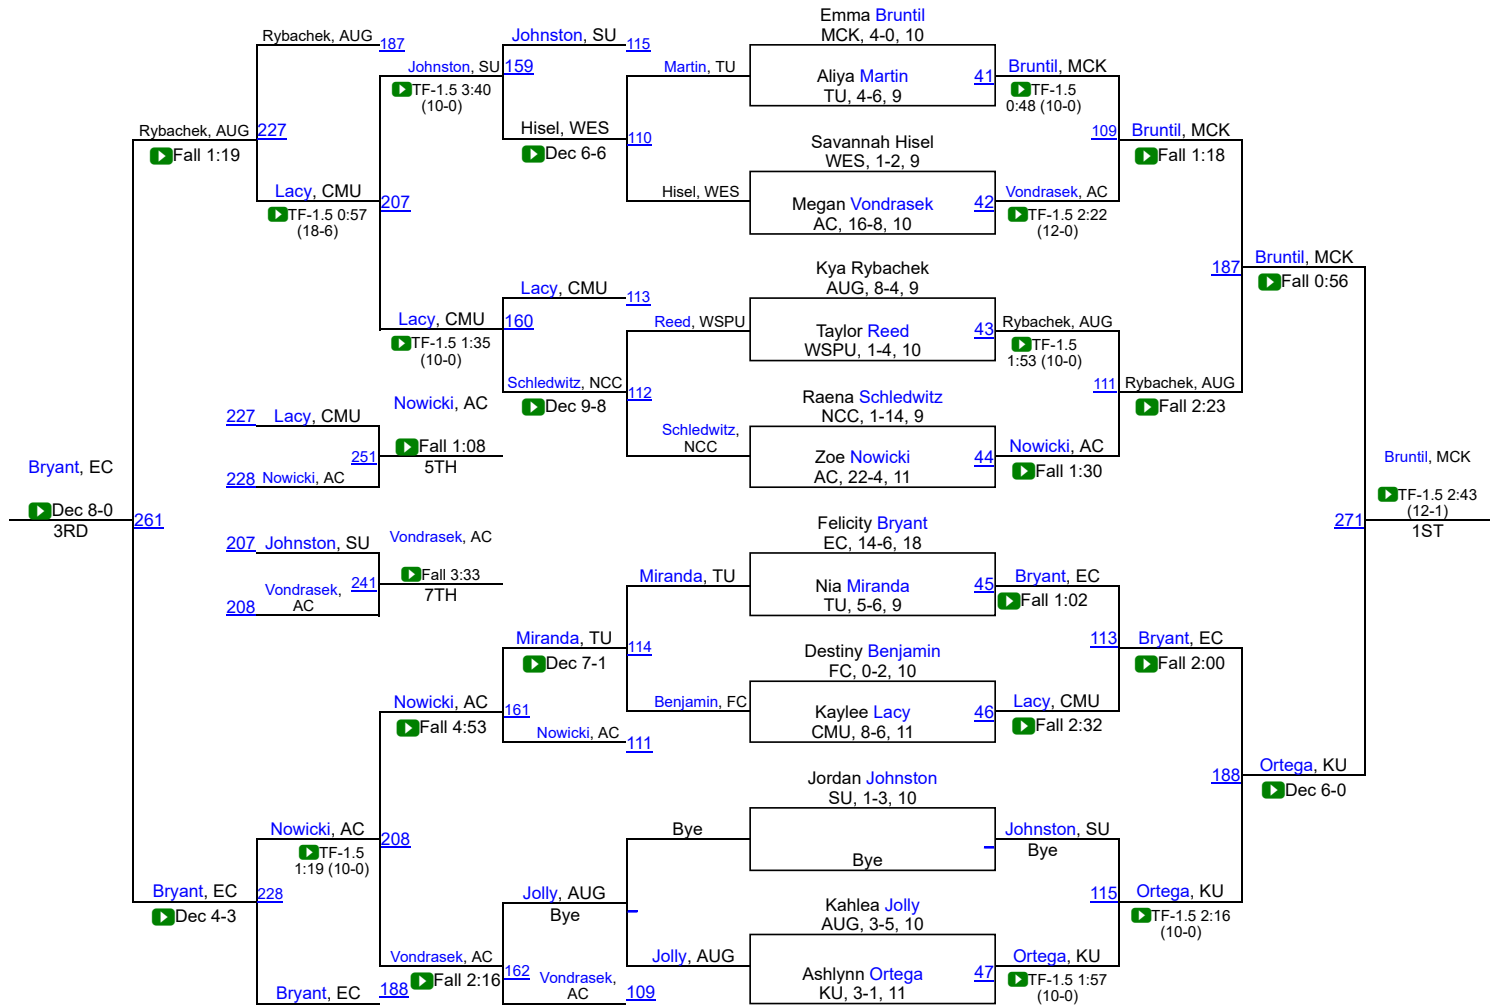

National Collegiate Women's Wrestling Championship

143