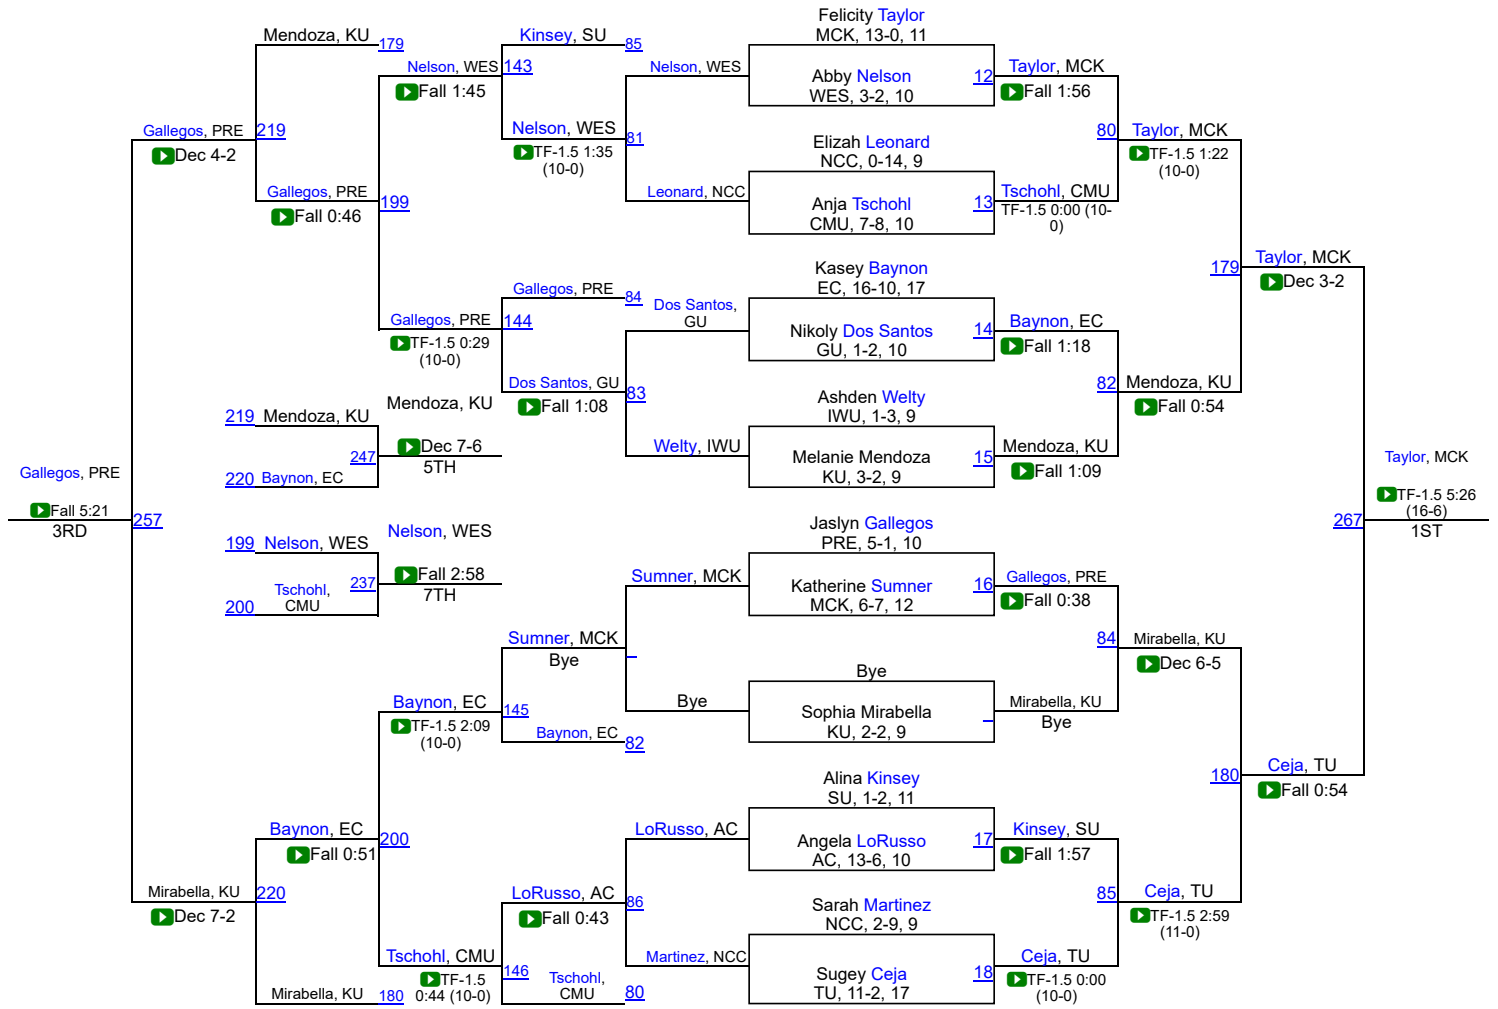

# National Collegiate Women's Wrestling Championship

# National Collegiate Women's Wrestling Championship

116