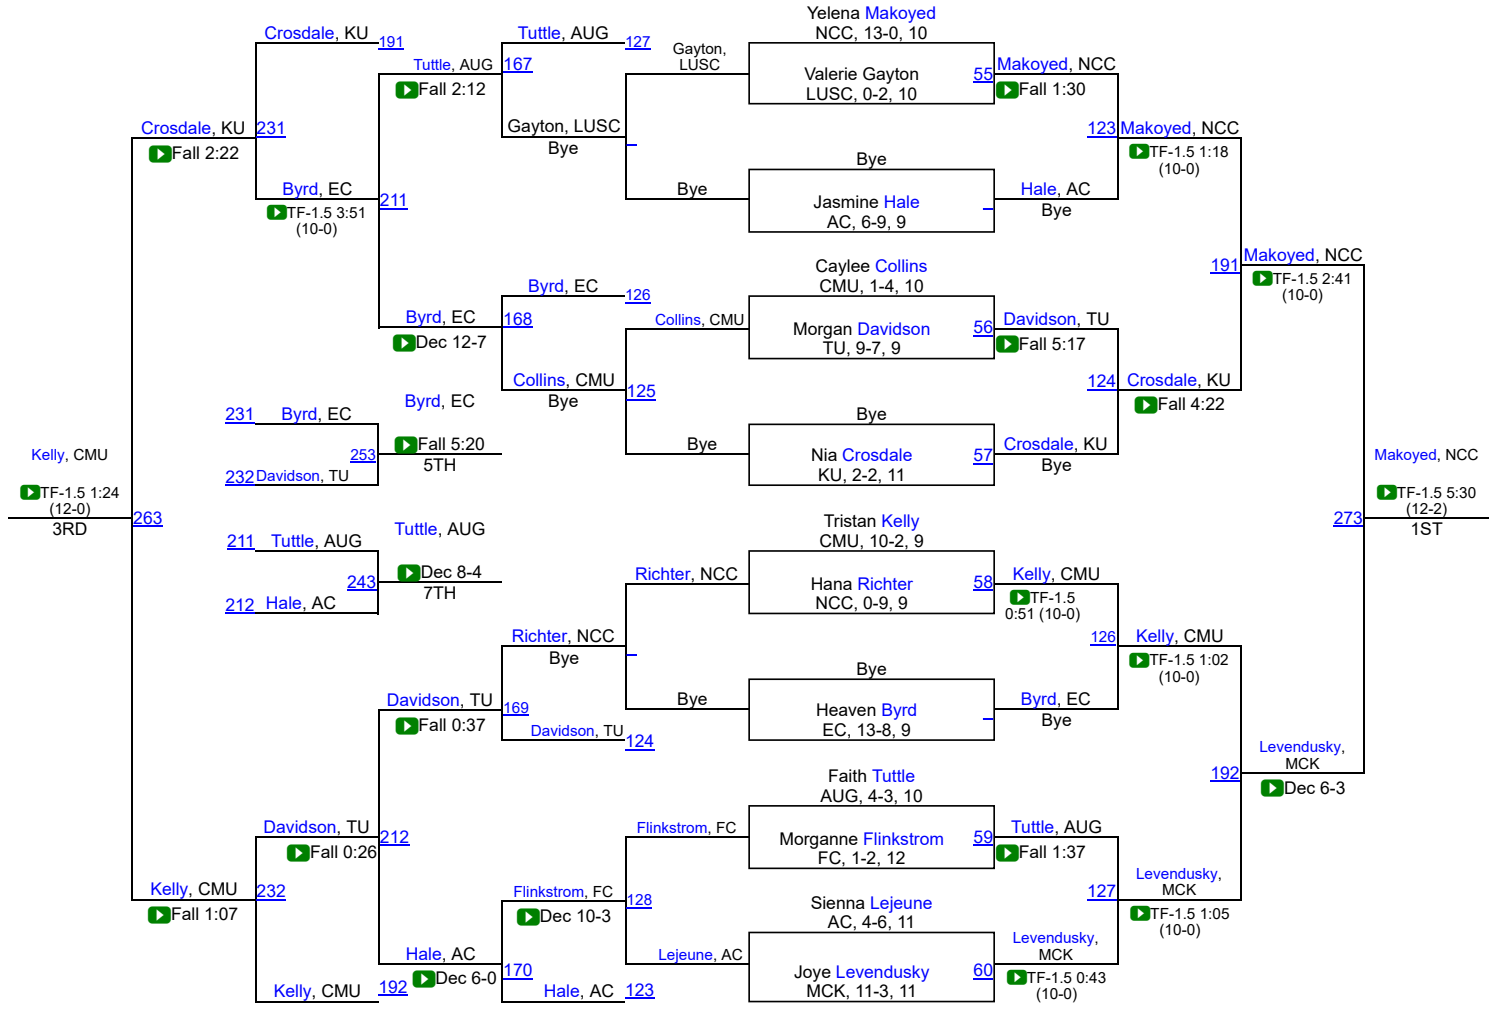

National Collegiate Women's Wrestling Championship

170