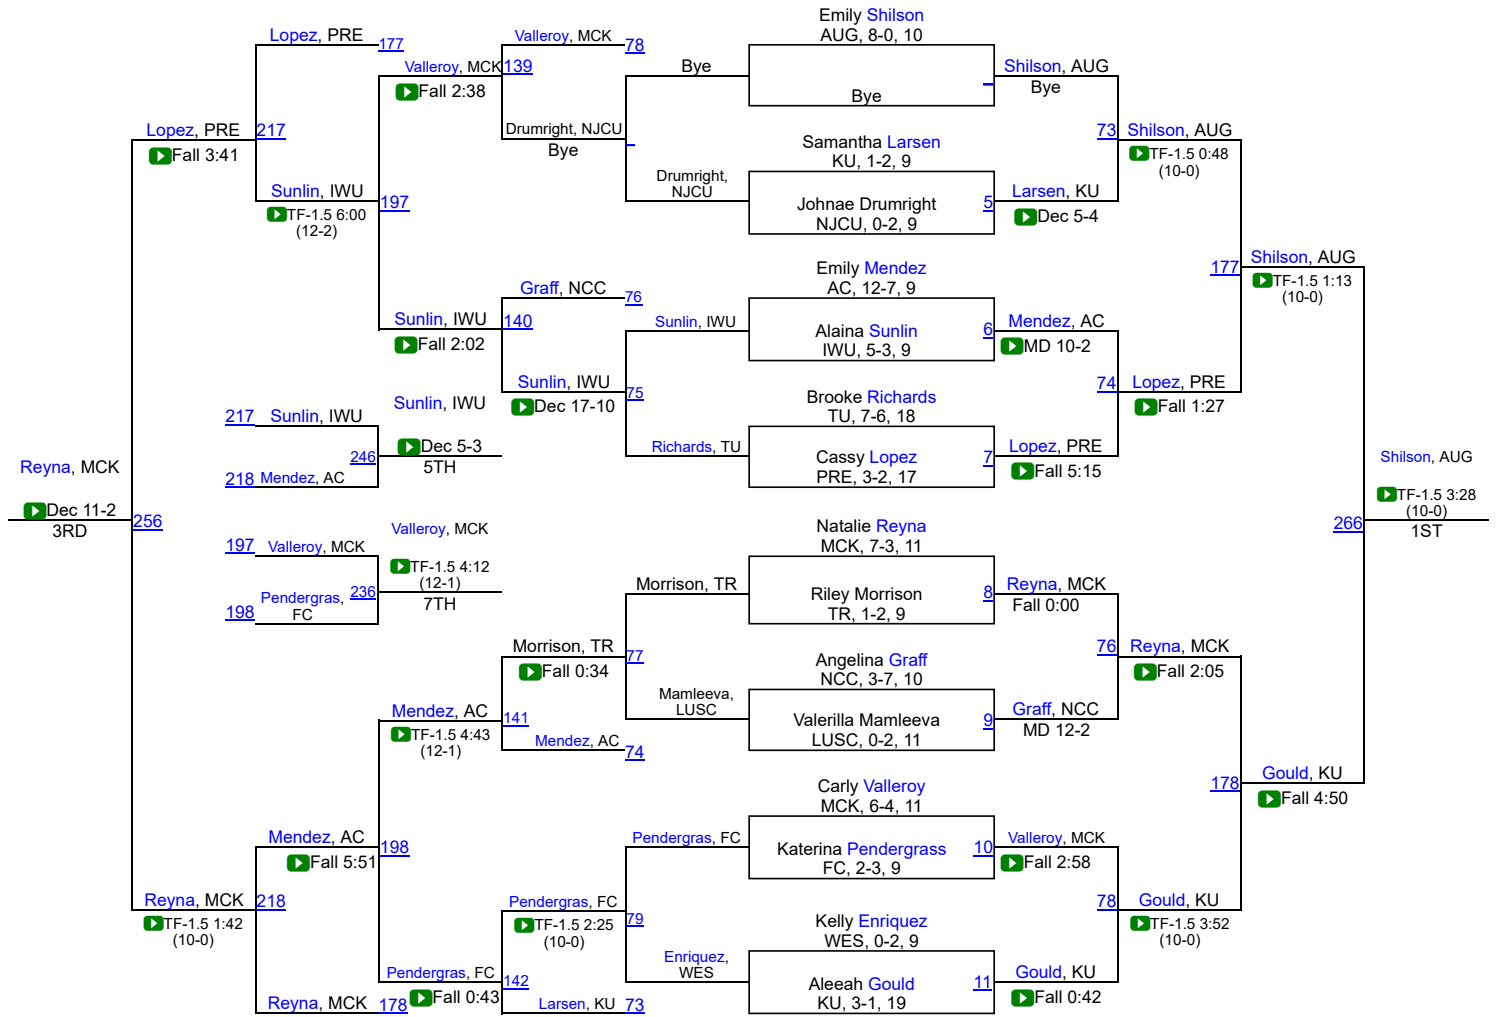

# National Collegiate Women's Wrestling Championship

# National Collegiate Women's Wrestling Championship

116