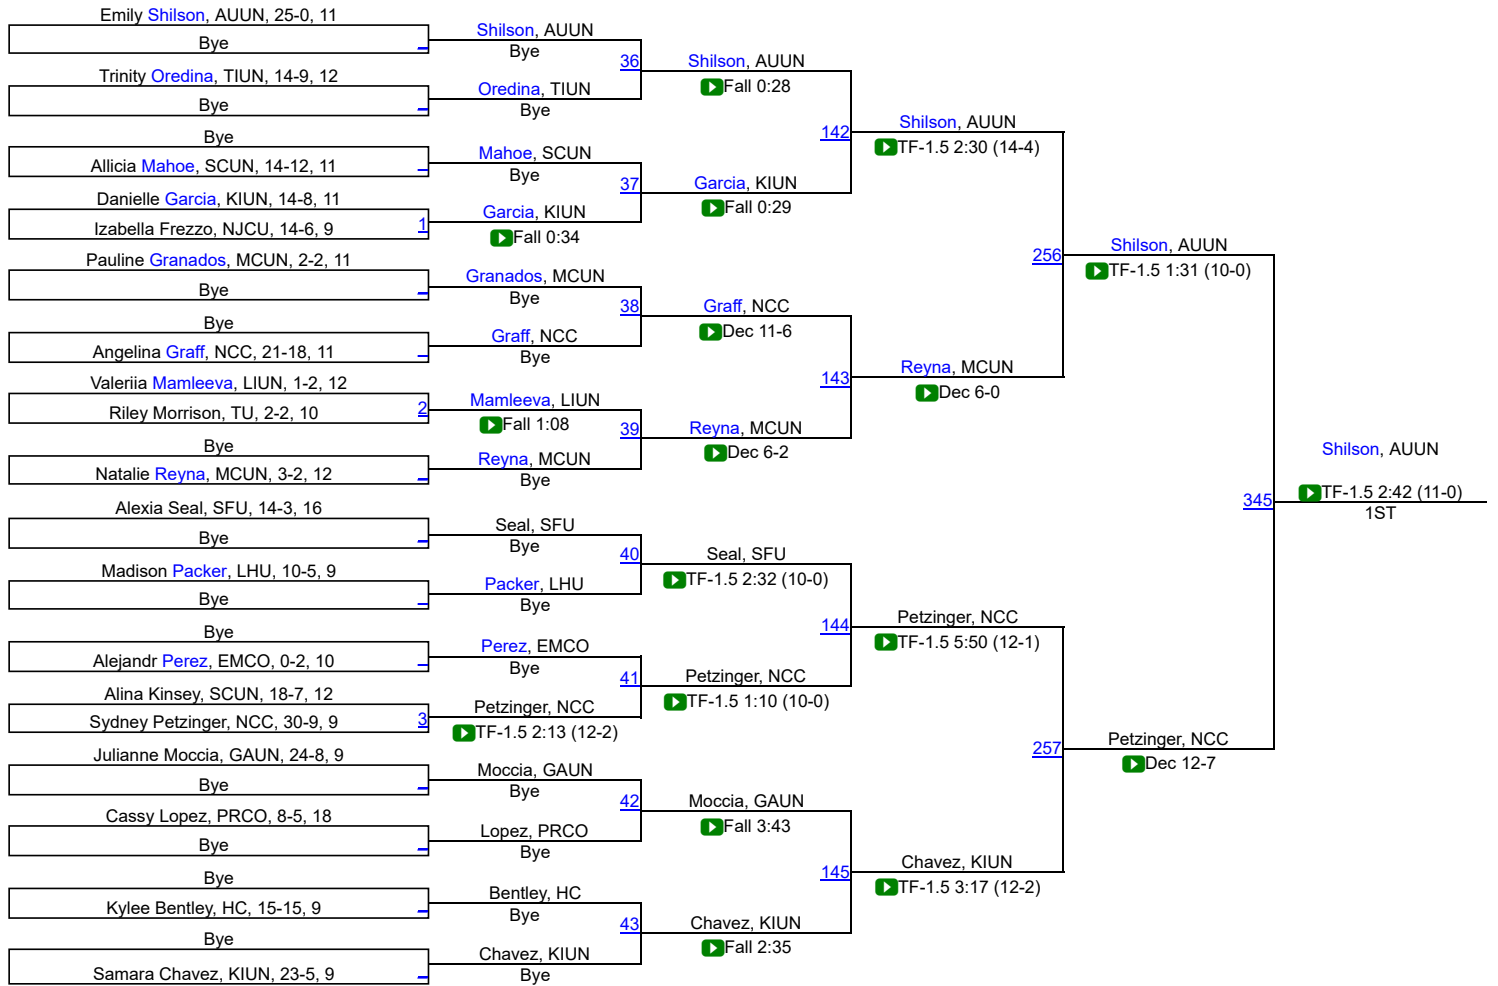

National Collegiate Women's Wrestling Champs 2022

National Collegiate Women's Wrestling Champs 2022

National Collegiate Women's Wrestling Champs 2022

National Collegiate Women's Wrestling Champs 2022

National Collegiate Women's Wrestling Champs 2022

National Collegiate Women's Wrestling Champs 2022

136

National Collegiate Women's Wrestling Champs 2022

143

National Collegiate Women's Wrestling Champs 2022

155

National Collegiate Women's Wrestling Champs 2022