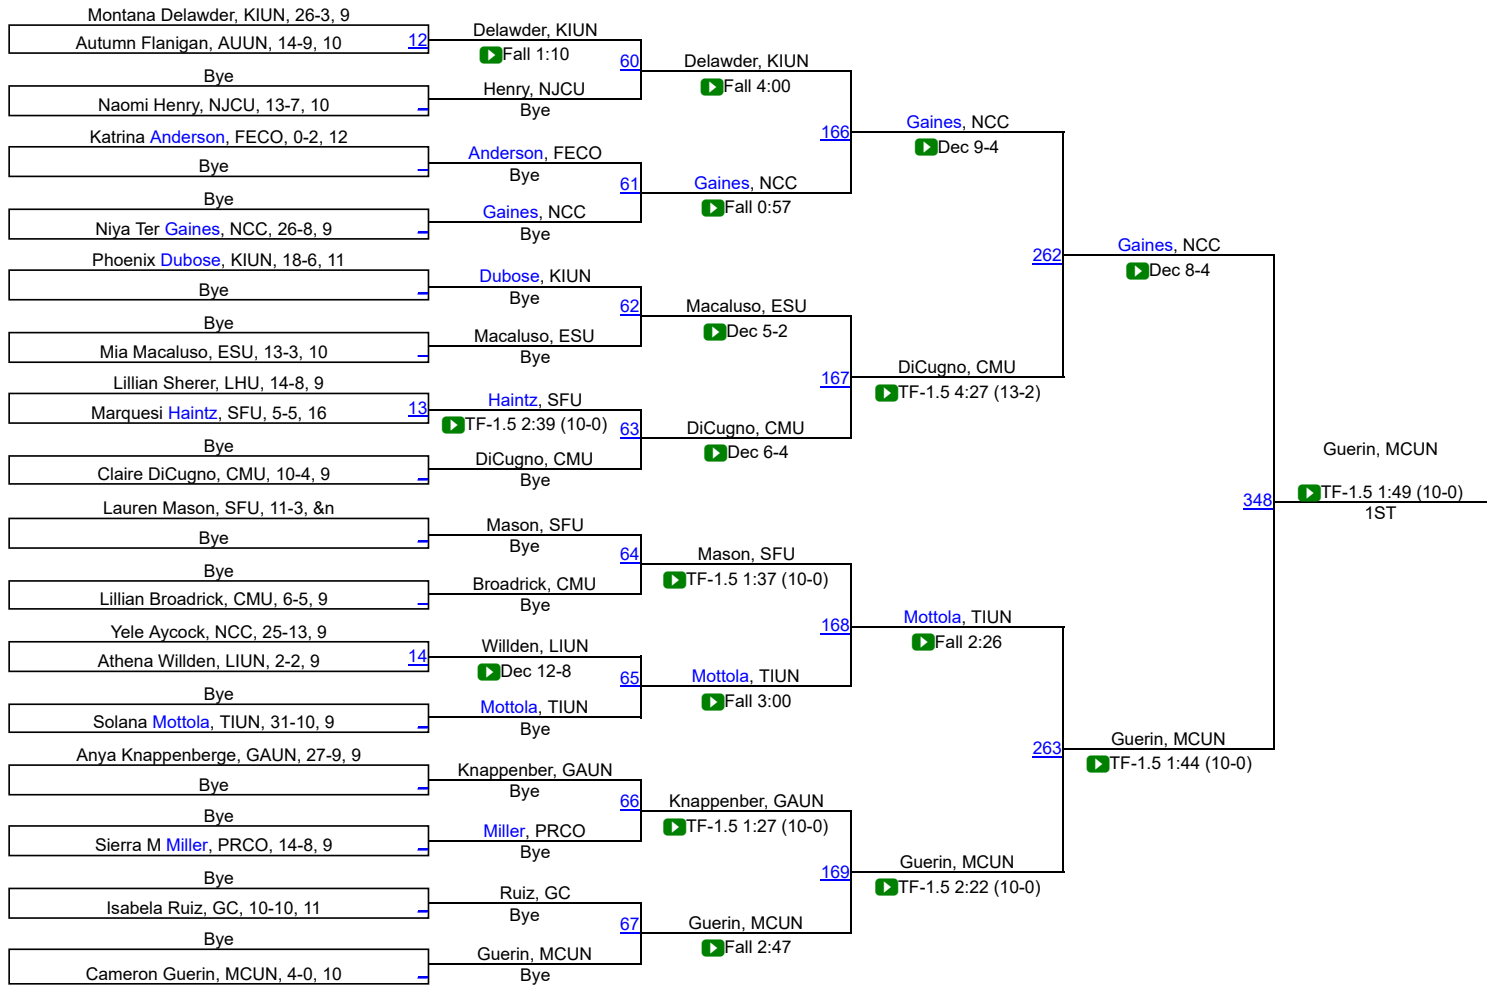

National Collegiate Women's Wrestling Champs 2022

National Collegiate Women's Wrestling Champs 2022

National Collegiate Women's Wrestling Champs 2022

National Collegiate Women's Wrestling Champs 2022

National Collegiate Women's Wrestling Champs 2022

National Collegiate Women's Wrestling Champs 2022

136

National Collegiate Women's Wrestling Champs 2022

143

National Collegiate Women's Wrestling Champs 2022

155

National Collegiate Women's Wrestling Champs 2022