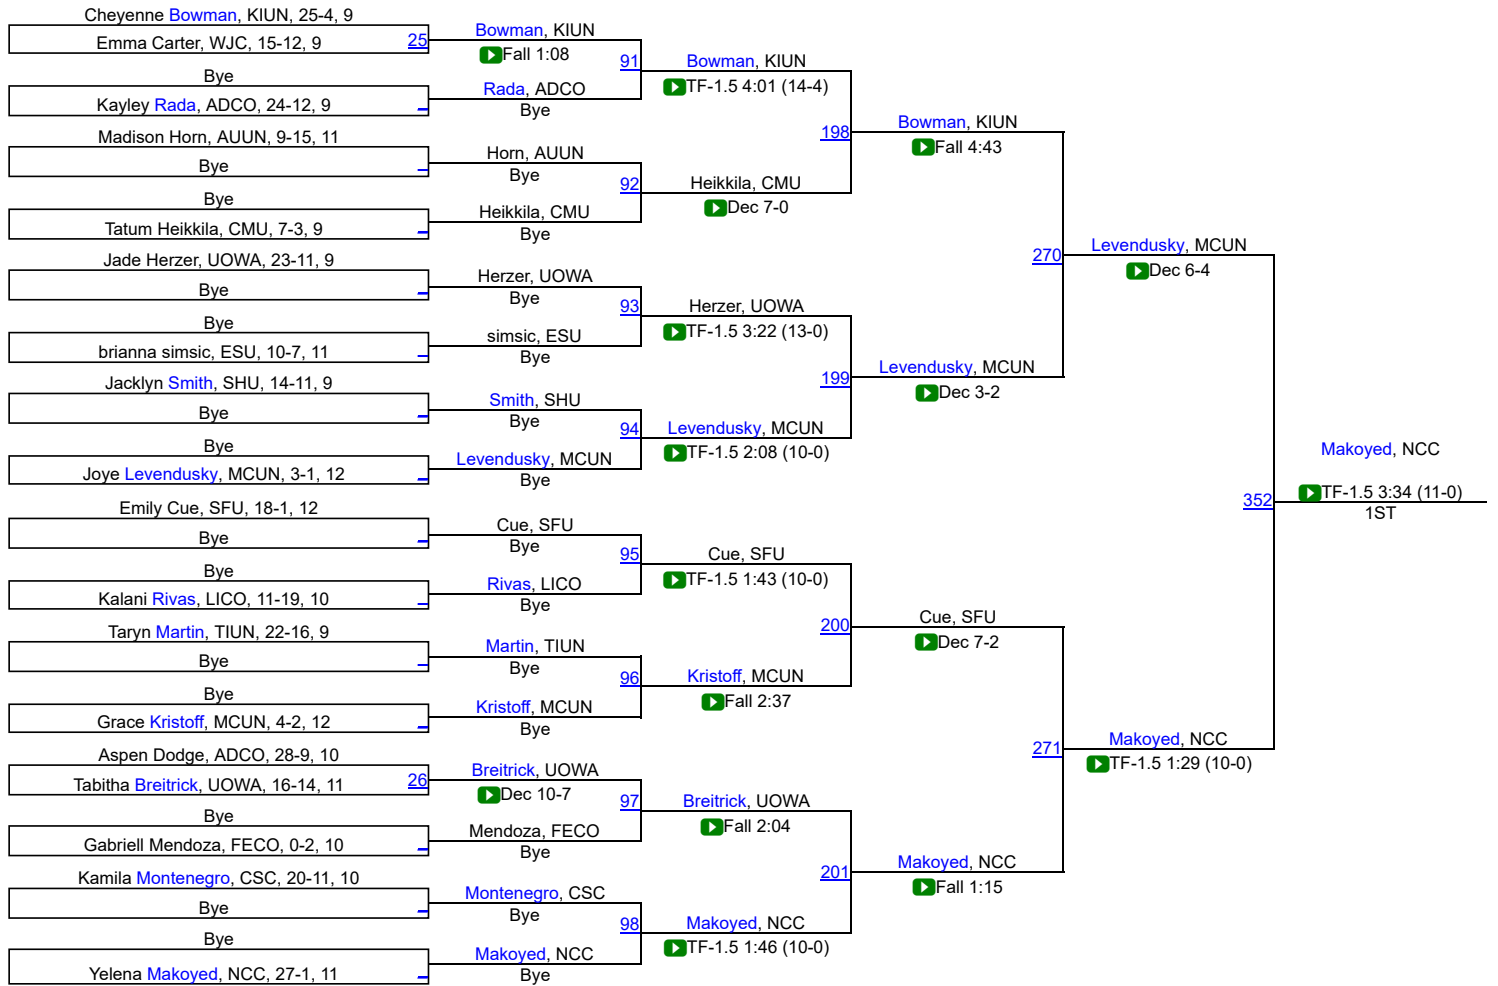

National Collegiate Women's Wrestling Champs 2022

136

National Collegiate Women's Wrestling Champs 2022

143

National Collegiate Women's Wrestling Champs 2022

155

National Collegiate Women's Wrestling Champs 2022