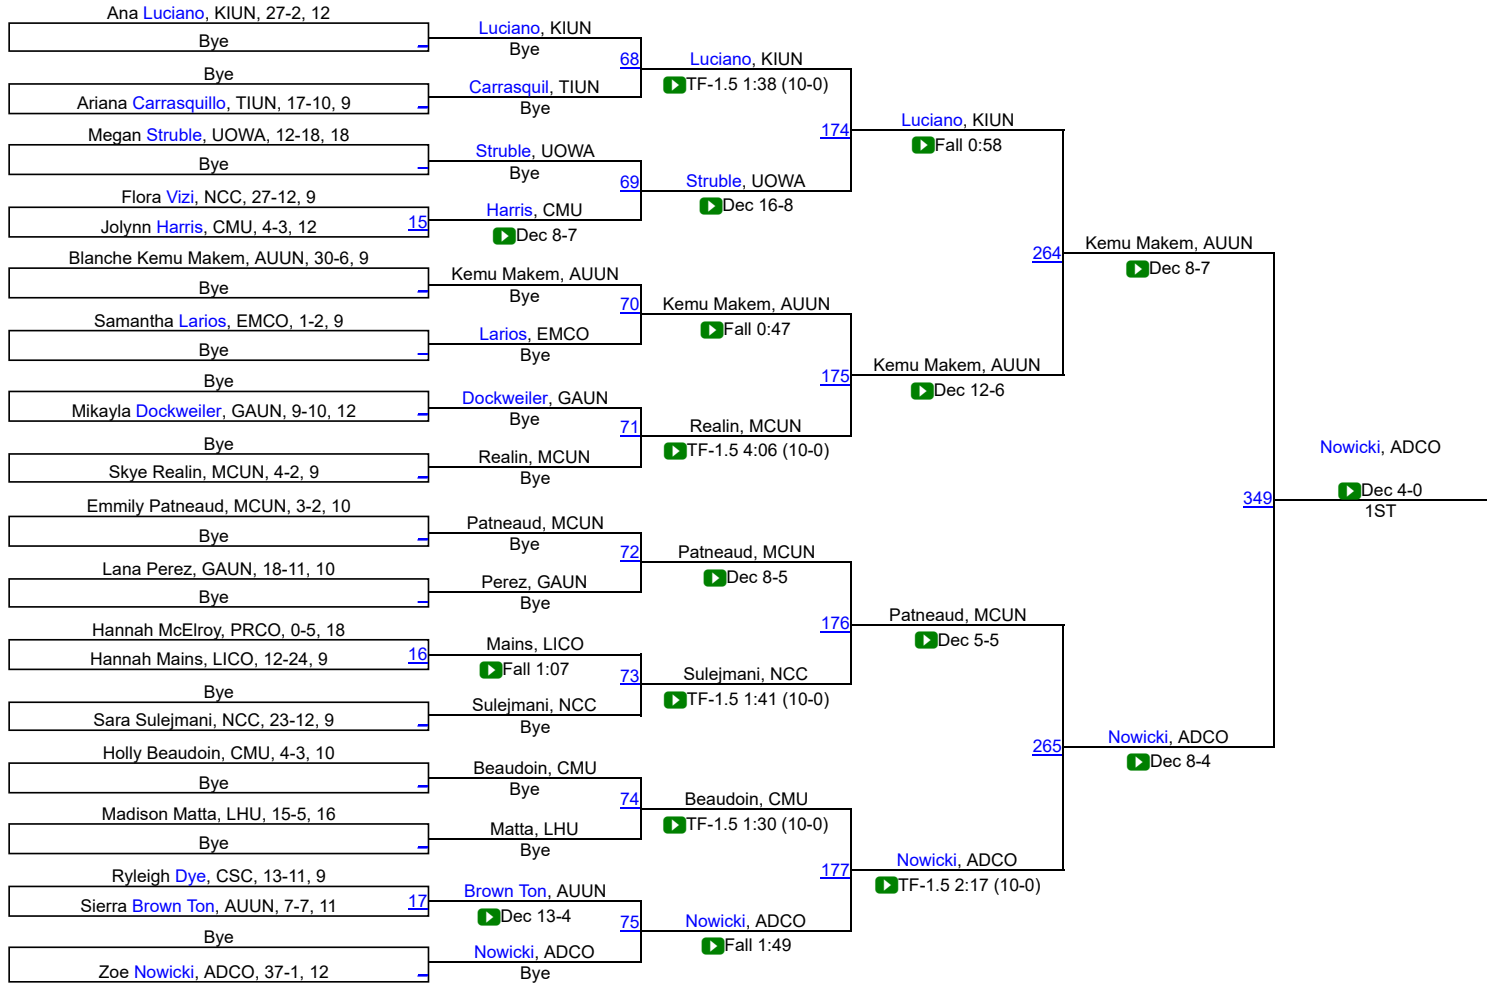

National Collegiate Women's Wrestling Champs 2022

National Collegiate Women's Wrestling Champs 2022

National Collegiate Women's Wrestling Champs 2022

National Collegiate Women's Wrestling Champs 2022

National Collegiate Women's Wrestling Champs 2022

National Collegiate Women's Wrestling Champs 2022

136

National Collegiate Women's Wrestling Champs 2022

143

National Collegiate Women's Wrestling Champs 2022

155

National Collegiate Women's Wrestling Champs 2022