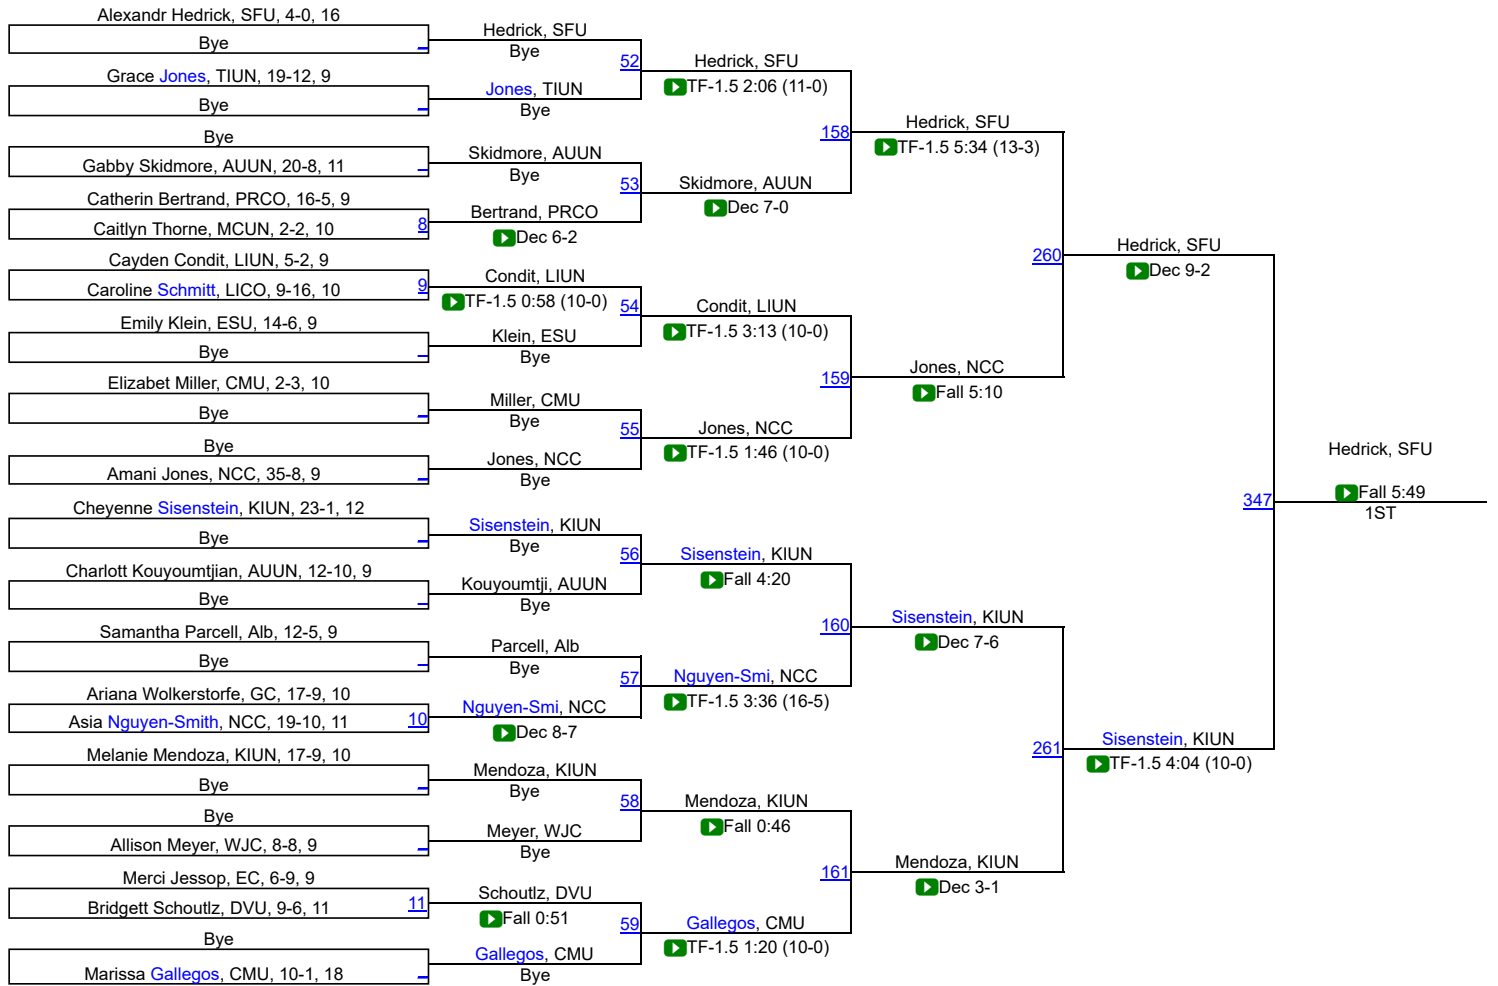

National Collegiate Women's Wrestling Champs 2022

National Collegiate Women's Wrestling Champs 2022

National Collegiate Women's Wrestling Champs 2022

National Collegiate Women's Wrestling Champs 2022

National Collegiate Women's Wrestling Champs 2022

National Collegiate Women's Wrestling Champs 2022

136

National Collegiate Women's Wrestling Champs 2022

143

National Collegiate Women's Wrestling Champs 2022

155

National Collegiate Women's Wrestling Champs 2022