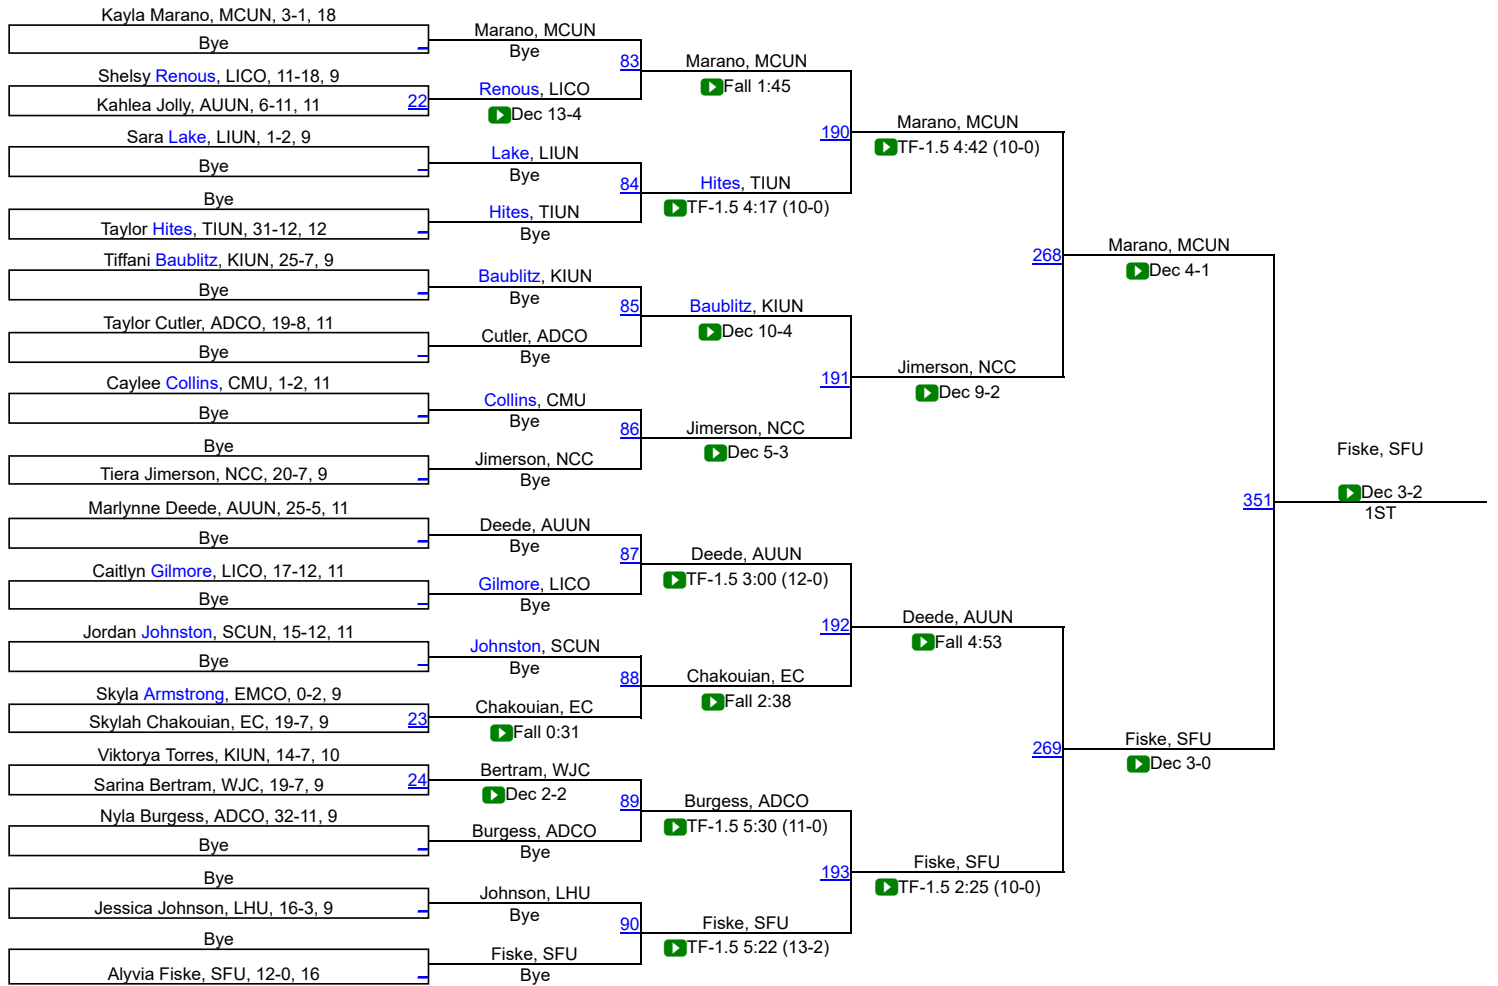

National Collegiate Women's Wrestling Champs 2022

National Collegiate Women's Wrestling Champs 2022

National Collegiate Women's Wrestling Champs 2022

National Collegiate Women's Wrestling Champs 2022

National Collegiate Women's Wrestling Champs 2022

National Collegiate Women's Wrestling Champs 2022

136

National Collegiate Women's Wrestling Champs 2022

143

National Collegiate Women's Wrestling Champs 2022

155

National Collegiate Women's Wrestling Champs 2022