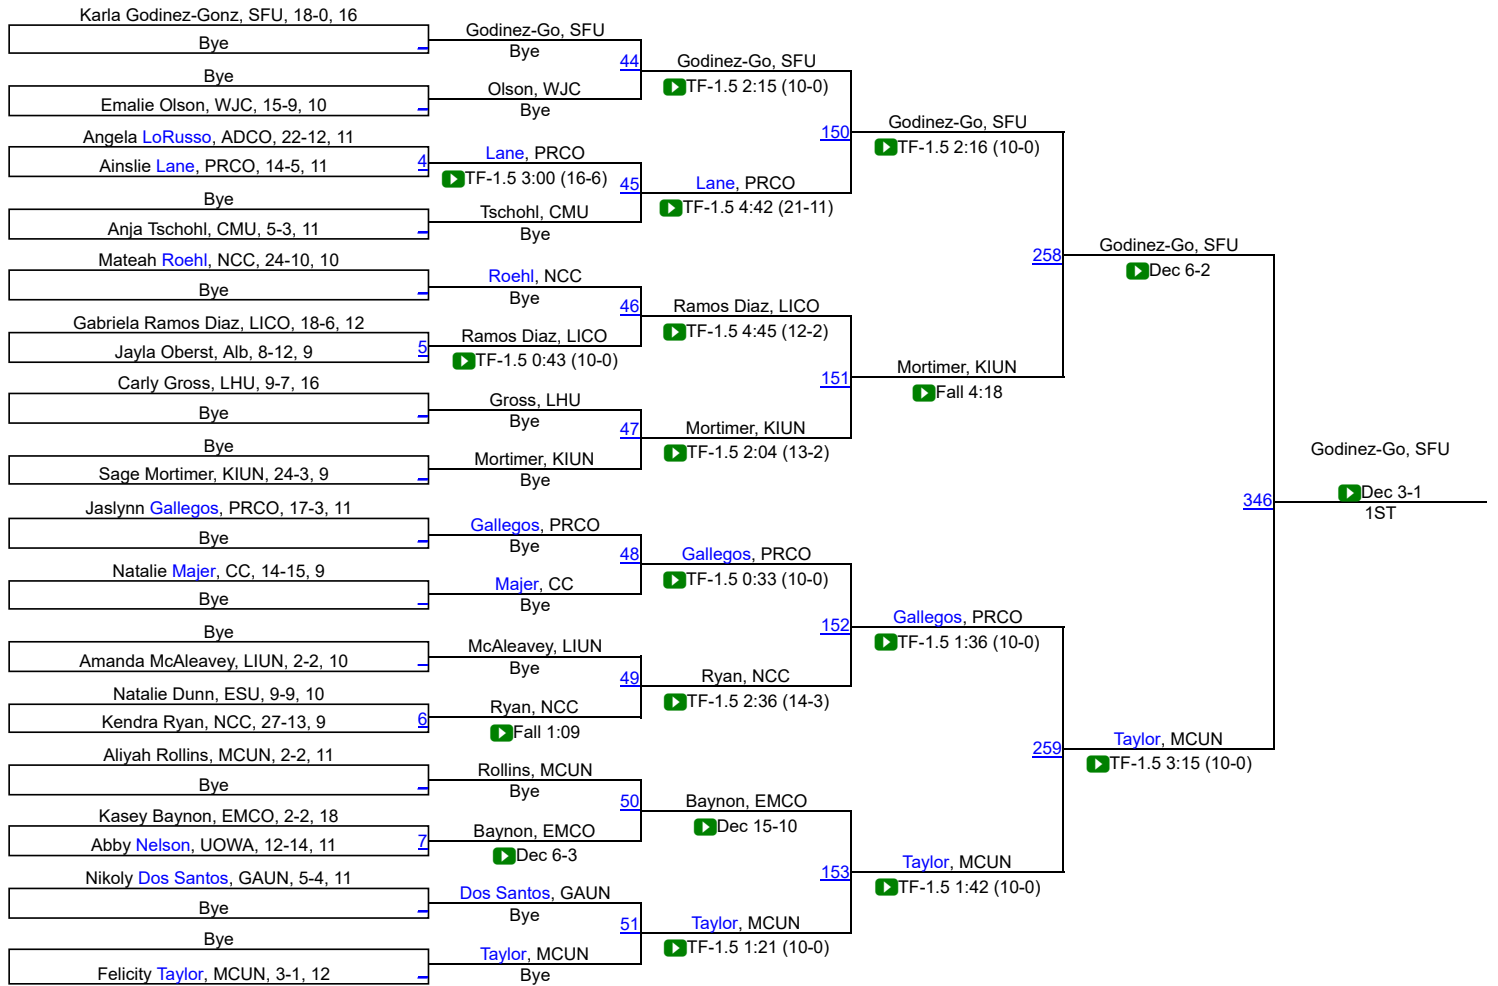

National Collegiate Women's Wrestling Champs 2022

National Collegiate Women's Wrestling Champs 2022

National Collegiate Women's Wrestling Champs 2022

National Collegiate Women's Wrestling Champs 2022

National Collegiate Women's Wrestling Champs 2022

National Collegiate Women's Wrestling Champs 2022

136

National Collegiate Women's Wrestling Champs 2022

143

National Collegiate Women's Wrestling Champs 2022

155

National Collegiate Women's Wrestling Champs 2022