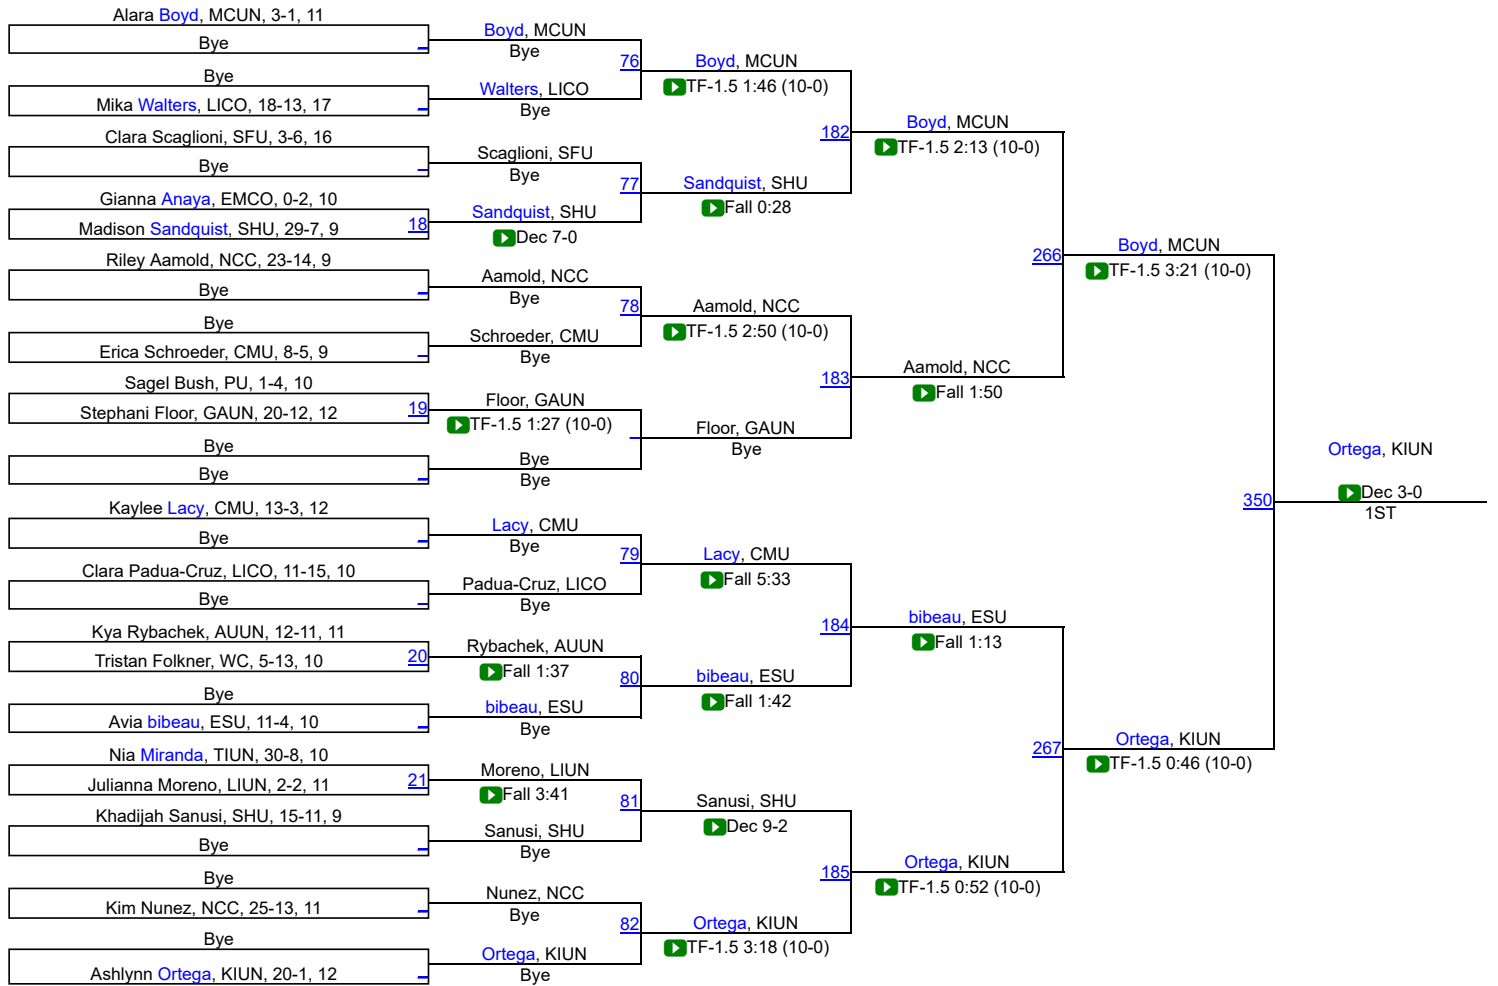

National Collegiate Women's Wrestling Champs 2022

National Collegiate Women's Wrestling Champs 2022

National Collegiate Women's Wrestling Champs 2022

National Collegiate Women's Wrestling Champs 2022

National Collegiate Women's Wrestling Champs 2022

National Collegiate Women's Wrestling Champs 2022

136

National Collegiate Women's Wrestling Champs 2022

143

National Collegiate Women's Wrestling Champs 2022

155

National Collegiate Women's Wrestling Champs 2022