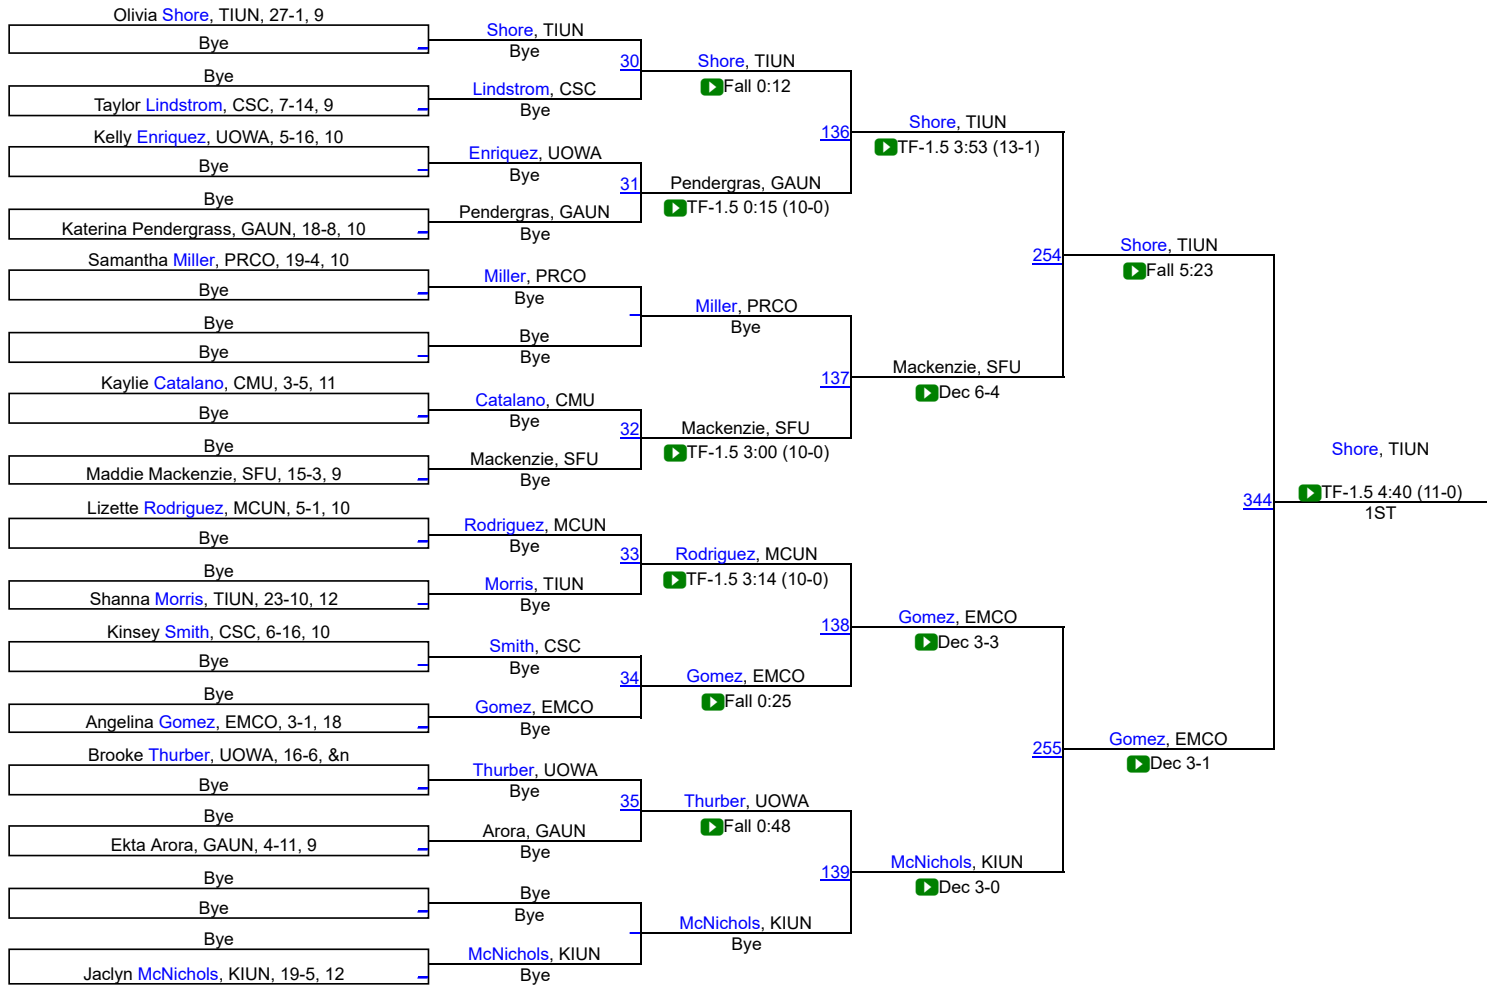

National Collegiate Women's Wrestling Champs 2022

National Collegiate Women's Wrestling Champs 2022

National Collegiate Women's Wrestling Champs 2022

National Collegiate Women's Wrestling Champs 2022

National Collegiate Women's Wrestling Champs 2022

National Collegiate Women's Wrestling Champs 2022

136

National Collegiate Women's Wrestling Champs 2022

143

National Collegiate Women's Wrestling Champs 2022

155

National Collegiate Women's Wrestling Champs 2022